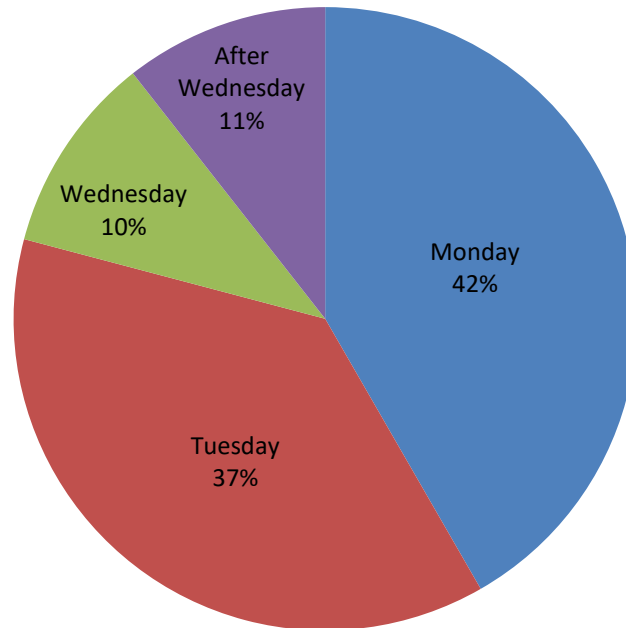

99% ACCURATE +/- 5%

- Survey data as of 1430 hours August 7, 2017
- 1,457 OUT OF AREA survey respondents
- <https://www.surveymonkey.com/r/COEclipse>
- Survey respondents gathered by link shares on Facebook: COEIN accounts, personal accounts, and TSE Chaser online communities, Twitter, Reddit, That Oregon Life

Arrival Date

99% ACCURATE +/- 5%

- Survey data as of 1430 hours August 7, 2017
- 1,457 OUT OF AREA survey respondents
- <https://www.surveymonkey.com/r/COEclipse>
- Survey respondents gathered by link shares on Facebook: COEIN accounts, personal accounts, and TSE Chaser online communities, Twitter, Reddit, That Oregon Life

Departure Date

99% ACCURATE +/- 5%

- Survey data as of 1430 hours August 7, 2017
- 1,457 OUT OF AREA survey respondents
- <https://www.surveymonkey.com/r/COEclipse>
- Survey respondents gathered by link shares on Facebook: COEIN accounts, personal accounts, and TSE Chaser online communities, Twitter, Reddit, That Oregon Life