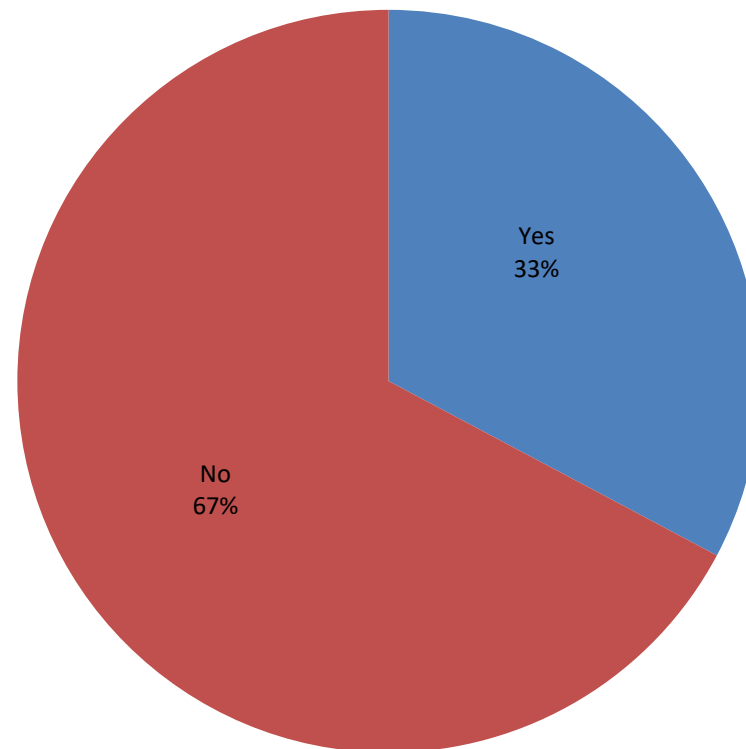

99% ACCURATE +/- 5%

- Survey data as of 1430 hours August 7, 2017
- 1,457 OUT OF AREA survey respondents
- <https://www.surveymonkey.com/r/COEclipse>
- Survey respondents gathered by link shares on Facebook: COEIN accounts, personal accounts, and TSE Chaser online communities, Twitter, Reddit, That Oregon Life

Are you going to an eclipse-related event?