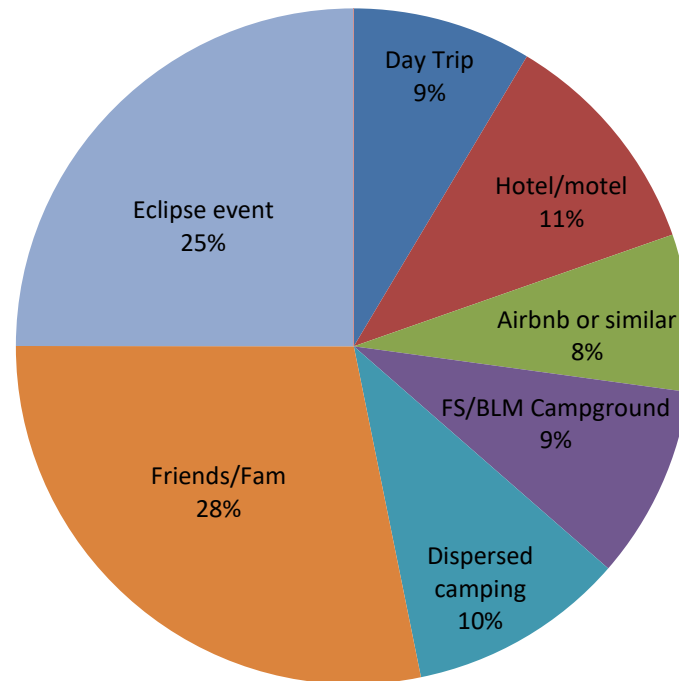

99% ACCURATE +/- 5%

- Survey data as of 1430 hours August 7, 2017
- 1,457 OUT OF AREA survey respondents
- <https://www.surveymonkey.com/r/COEclipse>
- Survey respondents gathered by link shares on Facebook: COEIN accounts, personal accounts, and TSE Chaser online communities, Twitter, Reddit, That Oregon Life

Arrival Date

99% ACCURATE +/- 5%

- Survey data as of 1430 hours August 7, 2017
- 1,457 OUT OF AREA survey respondents
- <https://www.surveymonkey.com/r/COEclipse>
- Survey respondents gathered by link shares on Facebook: COEIN accounts, personal accounts, and TSE Chaser online communities, Twitter, Reddit, That Oregon Life

Departure Date

99% ACCURATE +/- 5%

- Survey data as of 1430 hours August 7, 2017
- 1,457 OUT OF AREA survey respondents
- <https://www.surveymonkey.com/r/COEclipse>
- Survey respondents gathered by link shares on Facebook: COEIN accounts, personal accounts, and TSE Chaser online communities, Twitter, Reddit, That Oregon Life

Lodging

99% ACCURATE +/- 5%

- Survey data as of 1430 hours August 7, 2017
- 1,457 OUT OF AREA survey respondents
- <https://www.surveymonkey.com/r/COEclipse>
- Survey respondents gathered by link shares on Facebook: COEIN accounts, personal accounts, and TSE Chaser online communities, Twitter, Reddit, That Oregon Life