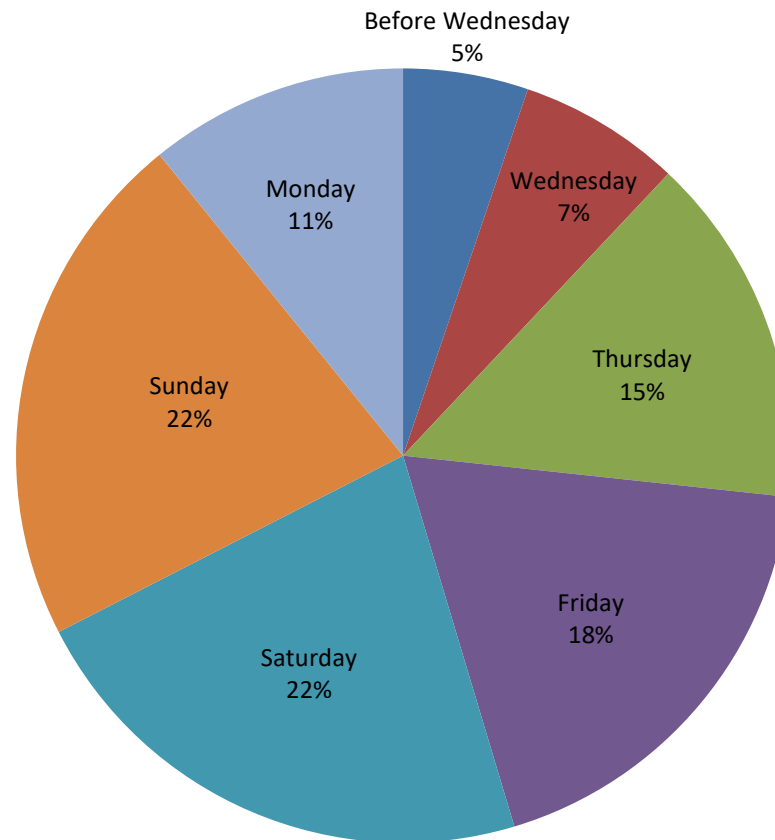

99% ACCURATE +/- 5%

- Survey data as of 1430 hours August 7, 2017
- 1,457 OUT OF AREA survey respondents
- <https://www.surveymonkey.com/r/COEclipse>
- Survey respondents gathered by link shares on Facebook: COEIN accounts, personal accounts, and TSE Chaser online communities, Twitter, Reddit, That Oregon Life

Arrival Date

99% ACCURATE +/- 5%

- Survey data as of 1430 hours August 7, 2017
- 1,457 OUT OF AREA survey respondents
- <https://www.surveymonkey.com/r/COEclipse>
- Survey respondents gathered by link shares on Facebook: COEIN accounts, personal accounts, and TSE Chaser online communities, Twitter, Reddit, That Oregon Life

Departure Date

99% ACCURATE +/- 5%

- Survey data as of 1430 hours August 7, 2017
- 1,457 OUT OF AREA survey respondents
- <https://www.surveymonkey.com/r/COEclipse>
- Survey respondents gathered by link shares on Facebook: COEIN accounts, personal accounts, and TSE Chaser online communities, Twitter, Reddit, That Oregon Life

Are you going to an eclipse-related event?

99% ACCURATE +/- 5%

- Survey data as of 1430 hours August 7, 2017
- 1,457 OUT OF AREA survey respondents
- <https://www.surveymonkey.com/r/COEclipse>
- Survey respondents gathered by link shares on Facebook: COEIN accounts, personal accounts, and TSE Chaser online communities, Twitter, Reddit, That Oregon Life