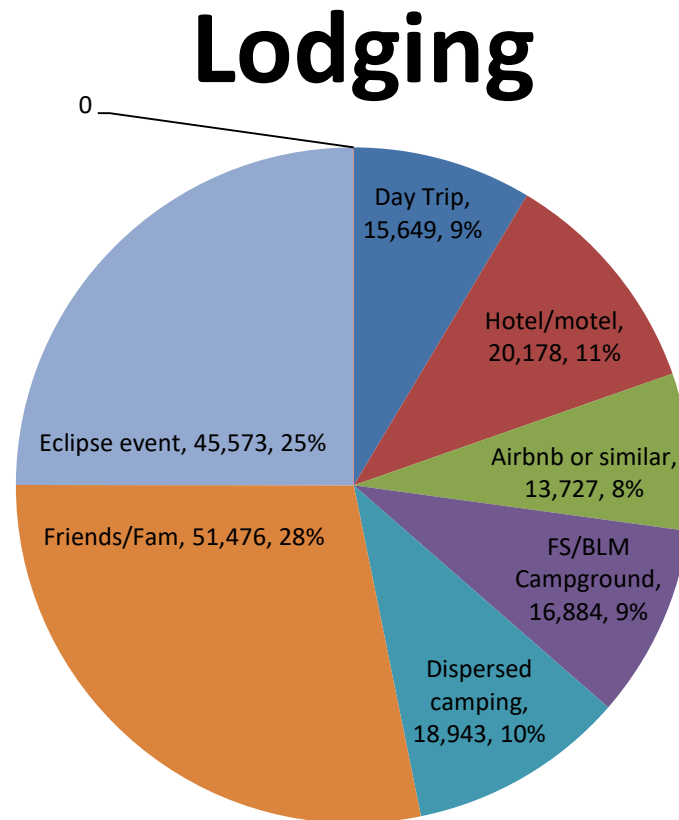

99% ACCURATE +/- 5%

- Survey data as of 1430 hours August 7, 2017
- 1,457 OUT OF AREA survey respondents
- <https://www.surveymonkey.com/r/COEclipse>
- Survey respondents gathered by link shares on Facebook: COEIN accounts, personal accounts, and TSE Chaser online communities, Twitter, Reddit, That Oregon Life

Arrival Date

99% ACCURATE +/- 5%

- Survey data as of 1430 hours August 7, 2017
- 1,457 OUT OF AREA survey respondents
- <https://www.surveymonkey.com/r/COEclipse>
- Survey respondents gathered by link shares on Facebook: COEIN accounts, personal accounts, and TSE Chaser online communities, Twitter, Reddit, That Oregon Life

Departure Date

99% ACCURATE +/- 5%

- Survey data as of 1430 hours August 7, 2017
- 1,457 OUT OF AREA survey respondents
- <https://www.surveymonkey.com/r/COEclipse>
- Survey respondents gathered by link shares on Facebook: COEIN accounts, personal accounts, and TSE Chaser online communities, Twitter, Reddit, That Oregon Life