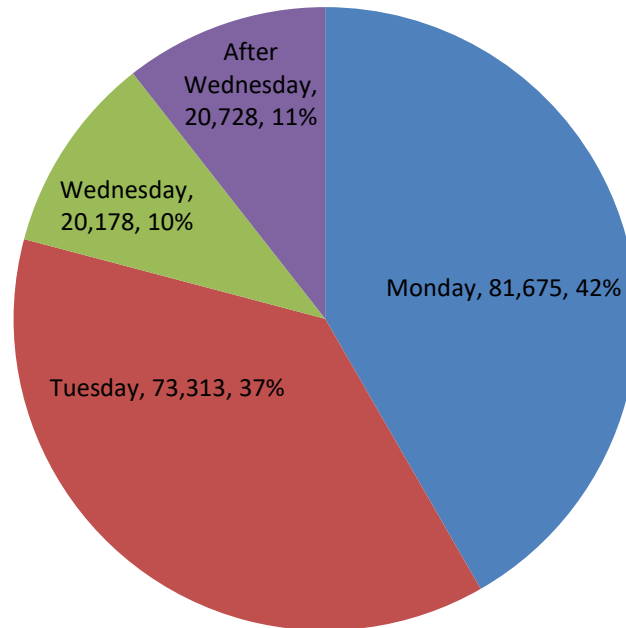

99% ACCURATE +/- 5%

- Survey data as of 1430 hours August 7, 2017
- 1,457 OUT OF AREA survey respondents
- <https://www.surveymonkey.com/r/COEclipse>
- Survey respondents gathered by link shares on Facebook: COEIN accounts, personal accounts, and TSE Chaser online communities, Twitter, Reddit, That Oregon Life

Arrival Date

99% ACCURATE +/- 5%

- Survey data as of 1430 hours August 7, 2017
- 1,457 OUT OF AREA survey respondents
- <https://www.surveymonkey.com/r/COEclipse>
- Survey respondents gathered by link shares on Facebook: COEIN accounts, personal accounts, and TSE Chaser online communities, Twitter, Reddit, That Oregon Life

Departure Date

99% ACCURATE +/- 5%

- Survey data as of 1430 hours August 7, 2017
- 1,457 OUT OF AREA survey respondents
- <https://www.surveymonkey.com/r/COEclipse>
- Survey respondents gathered by link shares on Facebook: COEIN accounts, personal accounts, and TSE Chaser online communities, Twitter, Reddit, That Oregon Life