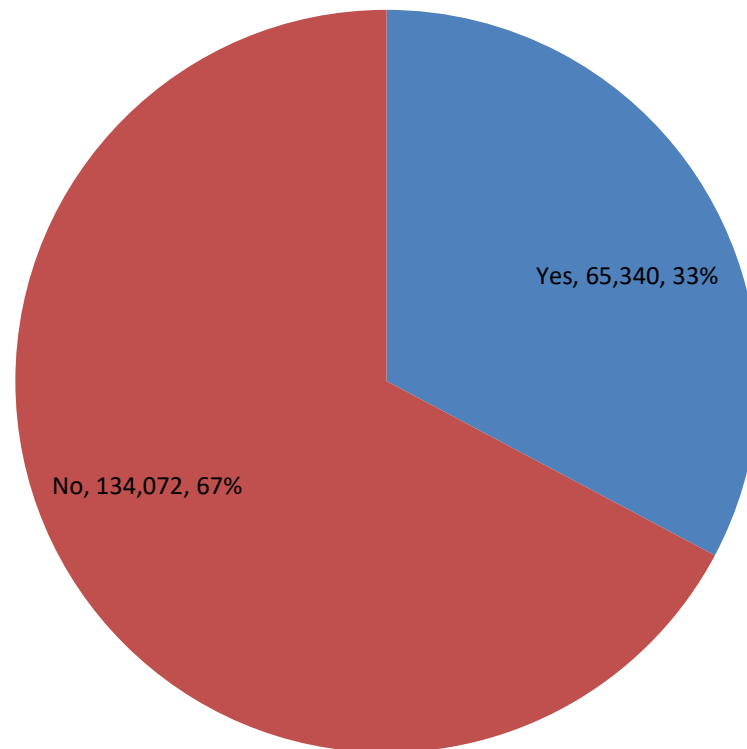

99% ACCURATE +/- 5%

- Survey data as of 1430 hours August 7, 2017
- 1,457 OUT OF AREA survey respondents
- <https://www.surveymonkey.com/r/COEclipse>
- Survey respondents gathered by link shares on Facebook: COEIN accounts, personal accounts, and TSE Chaser online communities, Twitter, Reddit, That Oregon Life

Are you going to an eclipse-related event?