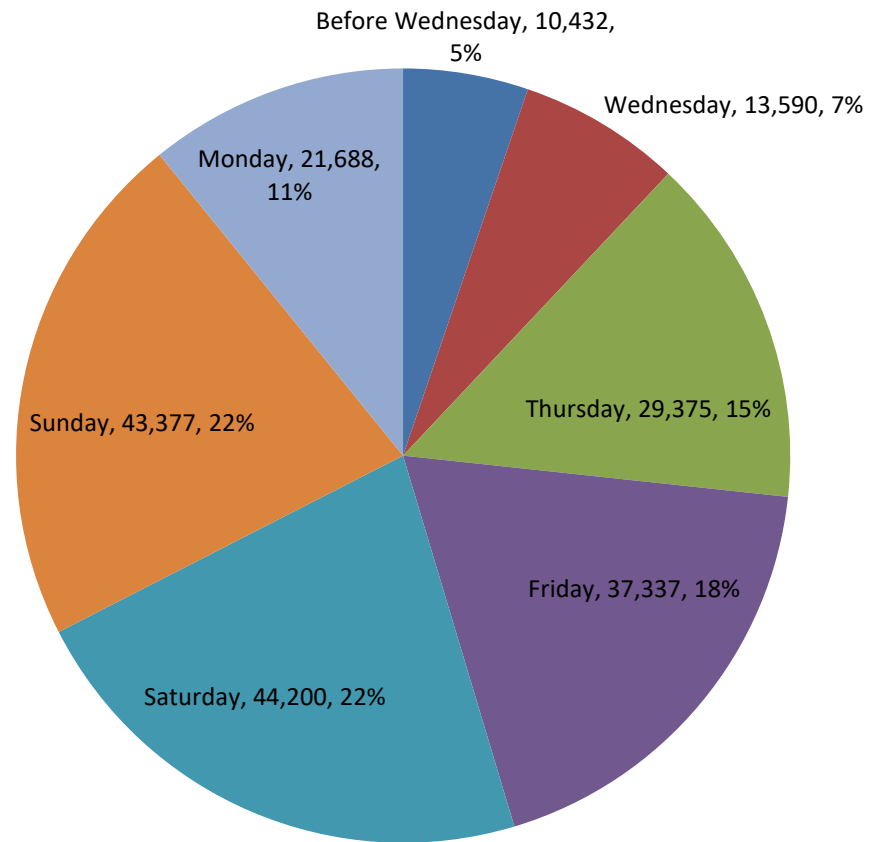

99% ACCURATE +/- 5%

- Survey data as of 1430 hours August 7, 2017
- 1,457 OUT OF AREA survey respondents
- <https://www.surveymonkey.com/r/COEclipse>
- Survey respondents gathered by link shares on Facebook: COEIN accounts, personal accounts, and TSE Chaser online communities, Twitter, Reddit, That Oregon Life

Arrival Date

99% ACCURATE +/- 5%

- Survey data as of 1430 hours August 7, 2017
- 1,457 OUT OF AREA survey respondents
- <https://www.surveymonkey.com/r/COEclipse>
- Survey respondents gathered by link shares on Facebook: COEIN accounts, personal accounts, and TSE Chaser online communities, Twitter, Reddit, That Oregon Life

Departure Date

99% ACCURATE +/- 5%

- Survey data as of 1430 hours August 7, 2017
- 1,457 OUT OF AREA survey respondents
- <https://www.surveymonkey.com/r/COEclipse>
- Survey respondents gathered by link shares on Facebook: COEIN accounts, personal accounts, and TSE Chaser online communities, Twitter, Reddit, That Oregon Life